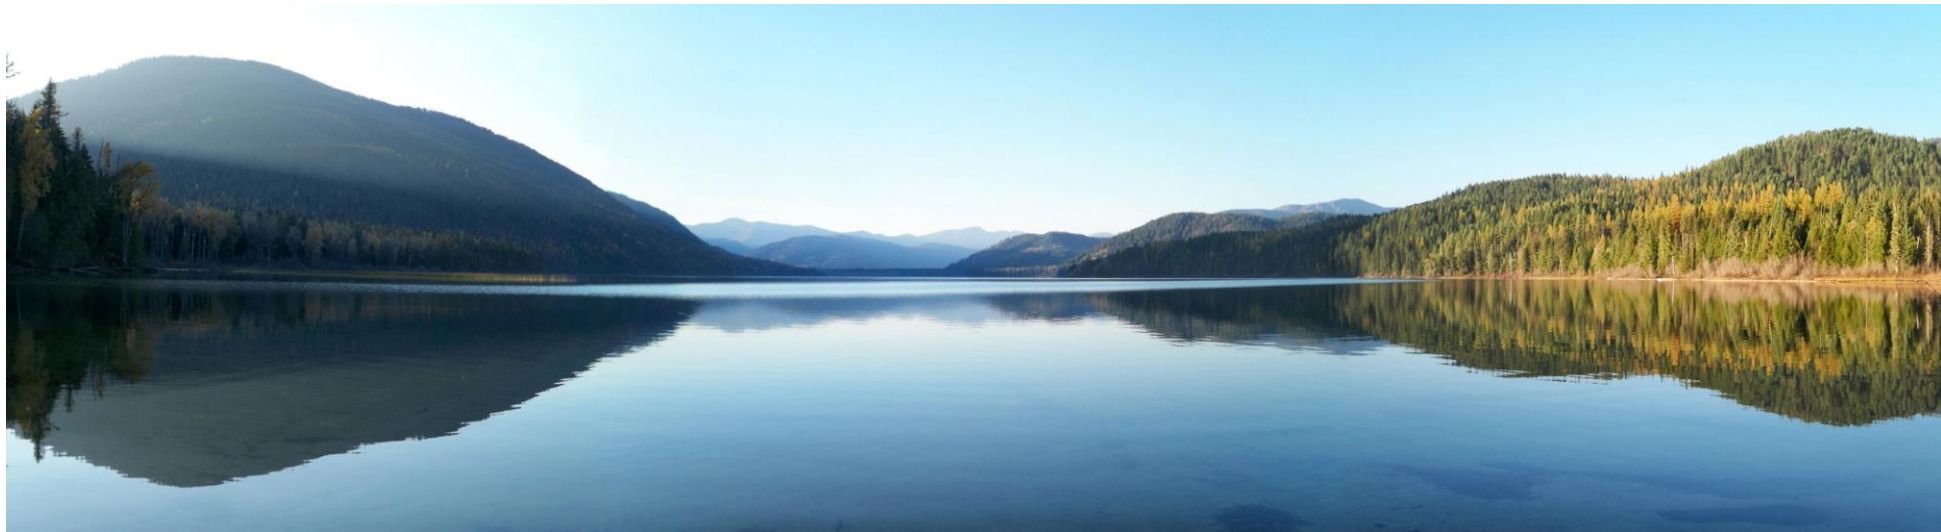

**SPRING
PHOTO
COMPETITION**

**EXPANSIVE
VIEWS /
PANORAMAS**

ORILLIA & DISTRICT
CAMERA CLUB

ODCC SPRING PHOTO COMPETITION: EXPANSIVE VIEW / PANORAMA

- Expansive view photography is a style of photography that captures a wide view of a landscape or seascape. It can also refer to photography that uses a bird's eye view perspective.
- Images should be expansive and not narrow in view. Examples of images with a narrow view would be a close-up view of a stream or a tree, where these elements represent a large percentage of the image.

CAN BE LANDSCAPES / SEASCAPES / CITYSCAPES / ETC...

Examples of expansive view photography

- Aerial photography of the Amazon River
- A seascape that includes a wide expanse of water
- A view of a mountain range or nature area
- A view of a coastline
- A view of a glacial river

TECHNIQUES FOR EXPANSIVE VIEW PHOTOGRAPHY

- **Bird's eye view:** A view from above that gives the viewer an elevated perspective
- **Top down view:** A shot taken directly from above, often used for product photography
- **Worm's eye view:** A shot taken from below a subject, often taken by lying on the ground

THE ESSENCE OF PANORAMIC PHOTOGRAPHY: MORE THAN MEETS THE EYE

Panoramic photography transcends standard frames, encapsulating vast perspectives.

This technique inherently challenges photographers to think differently about composition and narrative, urging them to weave a broader visual story.