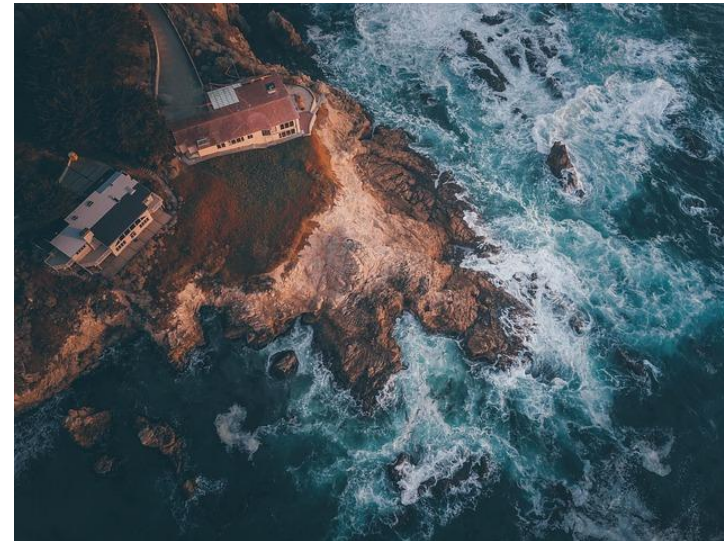

**SPRING
PHOTO
COMPETITION**

**EXPANSIVE
VIEWS /
PANORAMAS**

ORILLIA & DISTRICT
CAMERA CLUB

ODCC SPRING PHOTO COMPETITION: EXPANSIVE VIEW / PANORAMA

- Expansive view photography is a style of photography that captures a wide view of a landscape or seascape. It can also refer to photography that uses a bird's eye view perspective.
- Images should be expansive and not narrow in view. Examples of images with a narrow view would be a close-up view of a stream or a tree, where these elements represent a large percentage of the image.

CAN BE LANDSCAPES / SEASCAPES / CITYSCAPES / ETC...

Examples of expansive view photography

- Aerial photography of the Amazon River
- A seascape that includes a wide expanse of water
- A view of a mountain range or nature area
- A view of a coastline
- A view of a glacial river

TECHNIQUES FOR EXPANSIVE VIEW PHOTOGRAPHY

- **Bird's eye view:** A view from above that gives the viewer an elevated perspective
- **Top down view:** A shot taken directly from above, often used for product photography
- **Worm's eye view:** A shot taken from below a subject, often taken by lying on the ground

THE ESSENCE OF PANORAMIC PHOTOGRAPHY: MORE THAN MEETS THE EYE

Panoramic photography transcends standard frames, encapsulating vast perspectives.

This technique inherently challenges photographers to think differently about composition and narrative, urging them to weave a broader visual story.